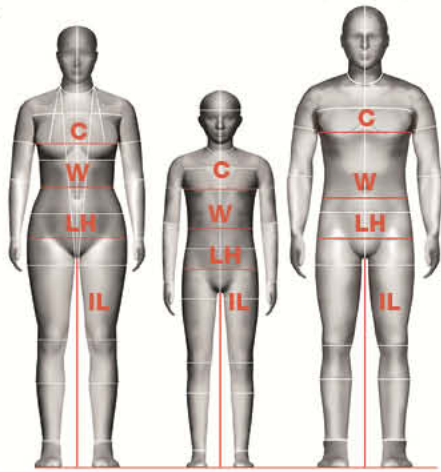

SIZE CHART

MEASURING

CHEST CIRCUMFERENCE (C)

Measure all the way around - taking the tape approximately 2.5 cm from pit of arm, around the fullest part of the chest. Try to keep the tape level.

WAIST CIRCUMFERENCE (W)

Measure all the way around- taking the tape around the natural waist - (this is the narrowest part of your waist).

Try to keep your tape measure level. Our trousers and shorts are elasticated so there always plenty of room for movement here - if you are confused- Use the hip measurement.

LOW HIP CIRCUMFERENCE (LH)

Measure all the way around - taking tape around the fullest part of the bottom. Try to keep the tape level.

INSIDE LEG (IL)

Measure from the top of the inside leg to bottom of your heel. Please remember you can always take a trouser up if they are a little long, try turning the waistband or sewing the hem.

GENERAL TIPS:

1. Measure yourself wearing underwear - do not measure over clothing.
2. Stand straight and keep both feet on the floor.
3. Make sure the tape measure is kept level.
4. Ask a friend to help take your measurements - (it's sometimes easier to have help).

Our ranges are designed with layering in mind. If you buy a jacket for your body size, you can be sure you will be able to fit a top and a light sweater underneath.

**All measurements are an approximate guide.

Finding the perfect size isn't always easy. The fit of your clothes depends on many things, including the cut, fabric, styling and even the undergarments you are wearing! By following our body guide and how to measure guide, we hope to find you the best possible fit. It is always suggested that you measure more than once as your posture changes when you move and sometimes effects the measurement you take.

MEN'S SIZING	XXS	XS	S	M	L	XL	2XL	3XL
CHEST cm	85 - 89	89 - 93	93 - 97	97 - 101	101 - 106	106 - 111	111 - 116	116 - 121
inches	33½ - 35	35 - 36½	36½ - 38	38 - 39½	39½ - 41½	41½ - 43¼	43¼ - 45¼	45¼ - 47½
WAIST cm	72 - 76	76 - 80	80 - 84	84 - 88	88 - 93	93 - 98	98 - 103	103 - 108
inches	28¼ - 30	30 - 31½	31½ - 33	33 - 34½	34½ - 36½	36½ - 38½	38½ - 40½	40½ - 42½
LOW HIP cm	84 - 88	88 - 92	92 - 96	96 - 100	100 - 105	105 - 110	110 - 115	115 - 120
inches	33 - 34¼	34¼ - 36½	36½ - 38	38 - 39½	39½ - 41½	41½ - 43¼	43¼ - 45¼	45¼ - 47½
INSIDE LEG (Standard) cm	76	78	80	82	83	84	85	86
inches	30	30¼	31½	32½	32¾	33	33½	34

WOMEN'S SIZING	6	8	10	12	14	16	18	20
CHEST cm	74 - 78	78 - 82	82 - 86	86 - 90	90 - 94	94 - 98	98 - 102	102 - 106
inches	29 - 30¼	30¼ - 32½	32½ - 34	34 - 35½	35½ - 37	37 - 38½	38½ - 40	40 - 41¼
WAIST cm	55 - 60	60 - 64	64 - 68	68 - 72	72 - 76	76 - 80	80 - 84	84 - 88
inches	22 - 23½	23½ - 25¼	25¼ - 26¾	26¾ - 28½	28½ - 30	30 - 31½	31½ - 33	33 - 34½
LOW HIP cm	82 - 86	86 - 90	90 - 94	94 - 98	98 - 102	102 - 106	106 - 110	110 - 114
inches	32¼ - 34	34 - 35½	35½ - 37	37 - 38½	38½ - 40	40 - 41¼	41¼ - 43¼	43¼ - 45
INSIDE LEG (Standard) cm	75	76	77	78	79	80	81	82
inches	29½	30	30¼	30¾	31¼	31½	32	32¼