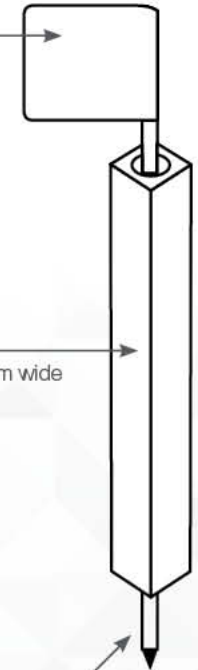

CORNER POLE PROTECTORS

Size: 123cm high by 10cm wide

CORNER POLES OR SPRING LOADED CORNER POLES

Features: Standard or spring-loaded available, (spring-loaded returns to upright position on contact).

Size: 5cm diameter.

Standard corner pole **89112203**
Spring loaded corner pole **89112301**